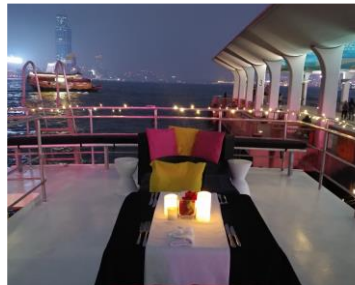

MOTOR CRUISER

JUNGLE JANE

Length 20M / 70F

Crew 3

Waiter Included

Others Enjoy your dinner paired with wines
Then settle in with a private cinema setup on your private boat for the night

Includes Boat, Ice, Prosecco, wine, soft drinks and water
Romantic setup, fridge, Cinema screen, cinema projector, sound system