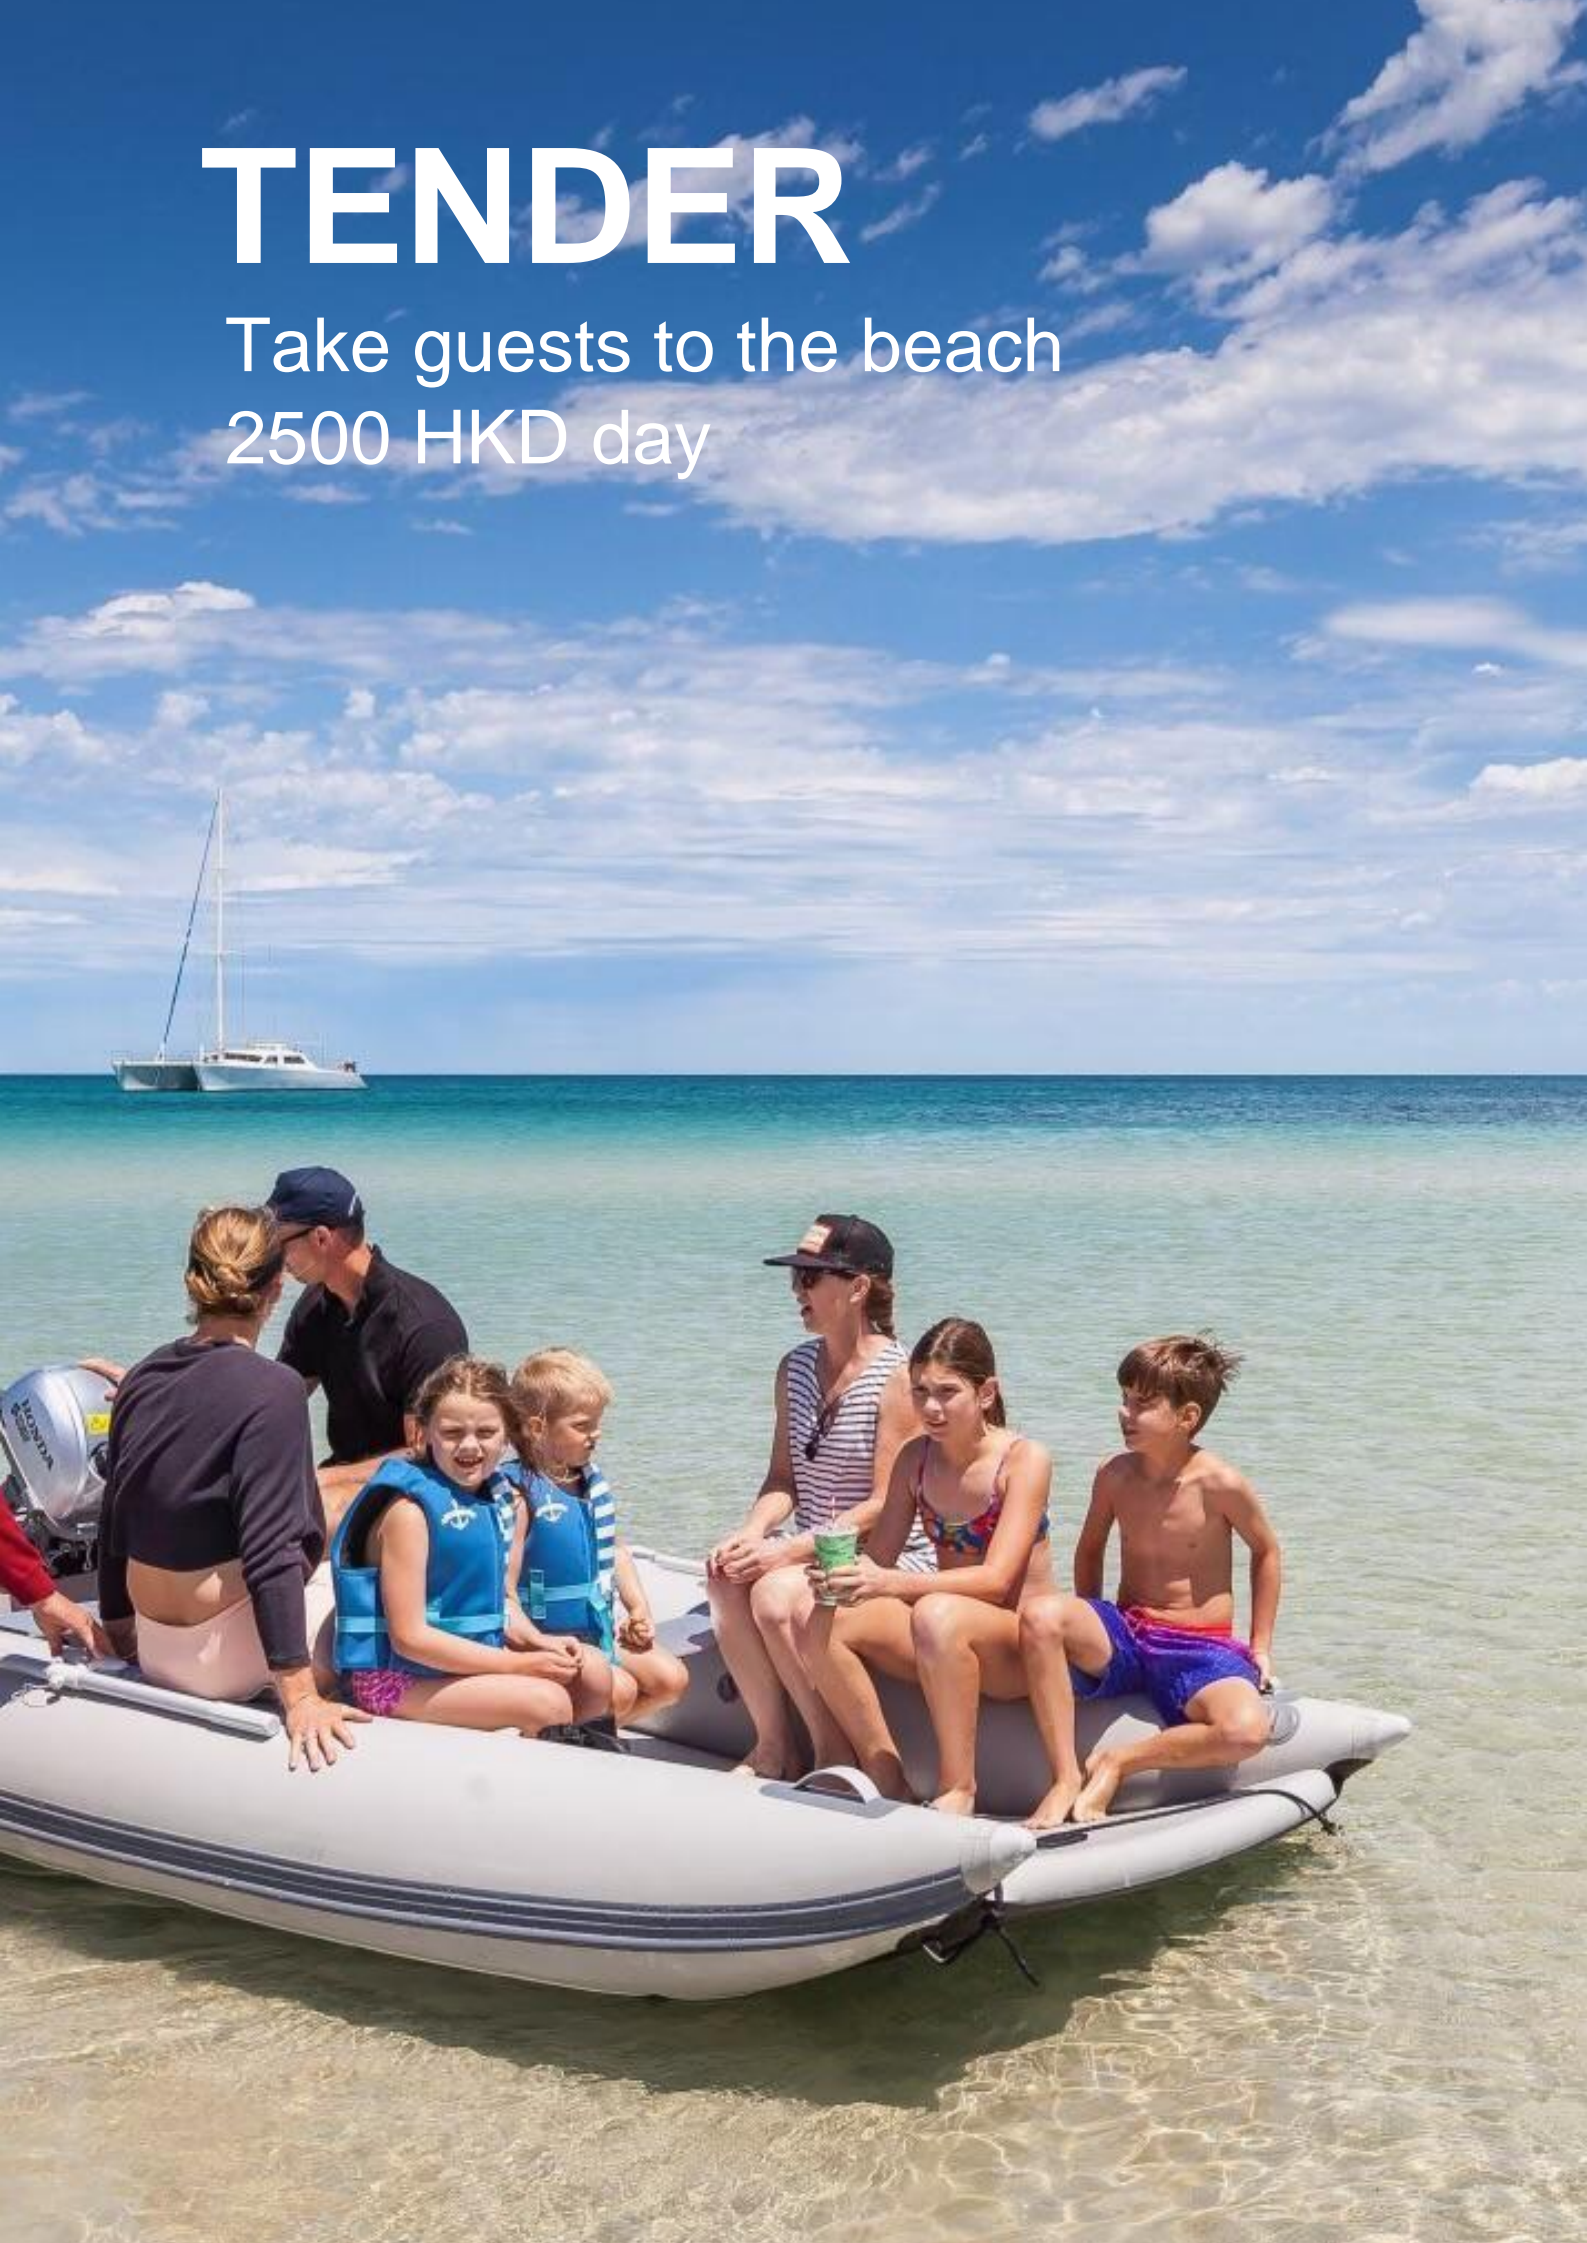

# WATER TOYS (ON JUNGLE JANE & TARZAN ONLY)

**INFLATABLE SIDE**

**SEA POOL 5M x 4M**

**INFLATABLE TRAMPOLINE**  
1,500 HKD PER DAY

**FLOATING MAT**  
1,000 HKD PER DAY

**DECK POOL**  
1,500 HKD PER DAY

**INFLATABLE TWISTER**  
2,000 HKD PER DAY

# SPEEDBOAT

A man in a black t-shirt and colorful shorts is wakeboarding on a lake. He is holding a rope connected to a speedboat in the background. The boat is moving quickly, creating a large splash of white water. The lake is blue and there are hills in the distance under a cloudy sky.